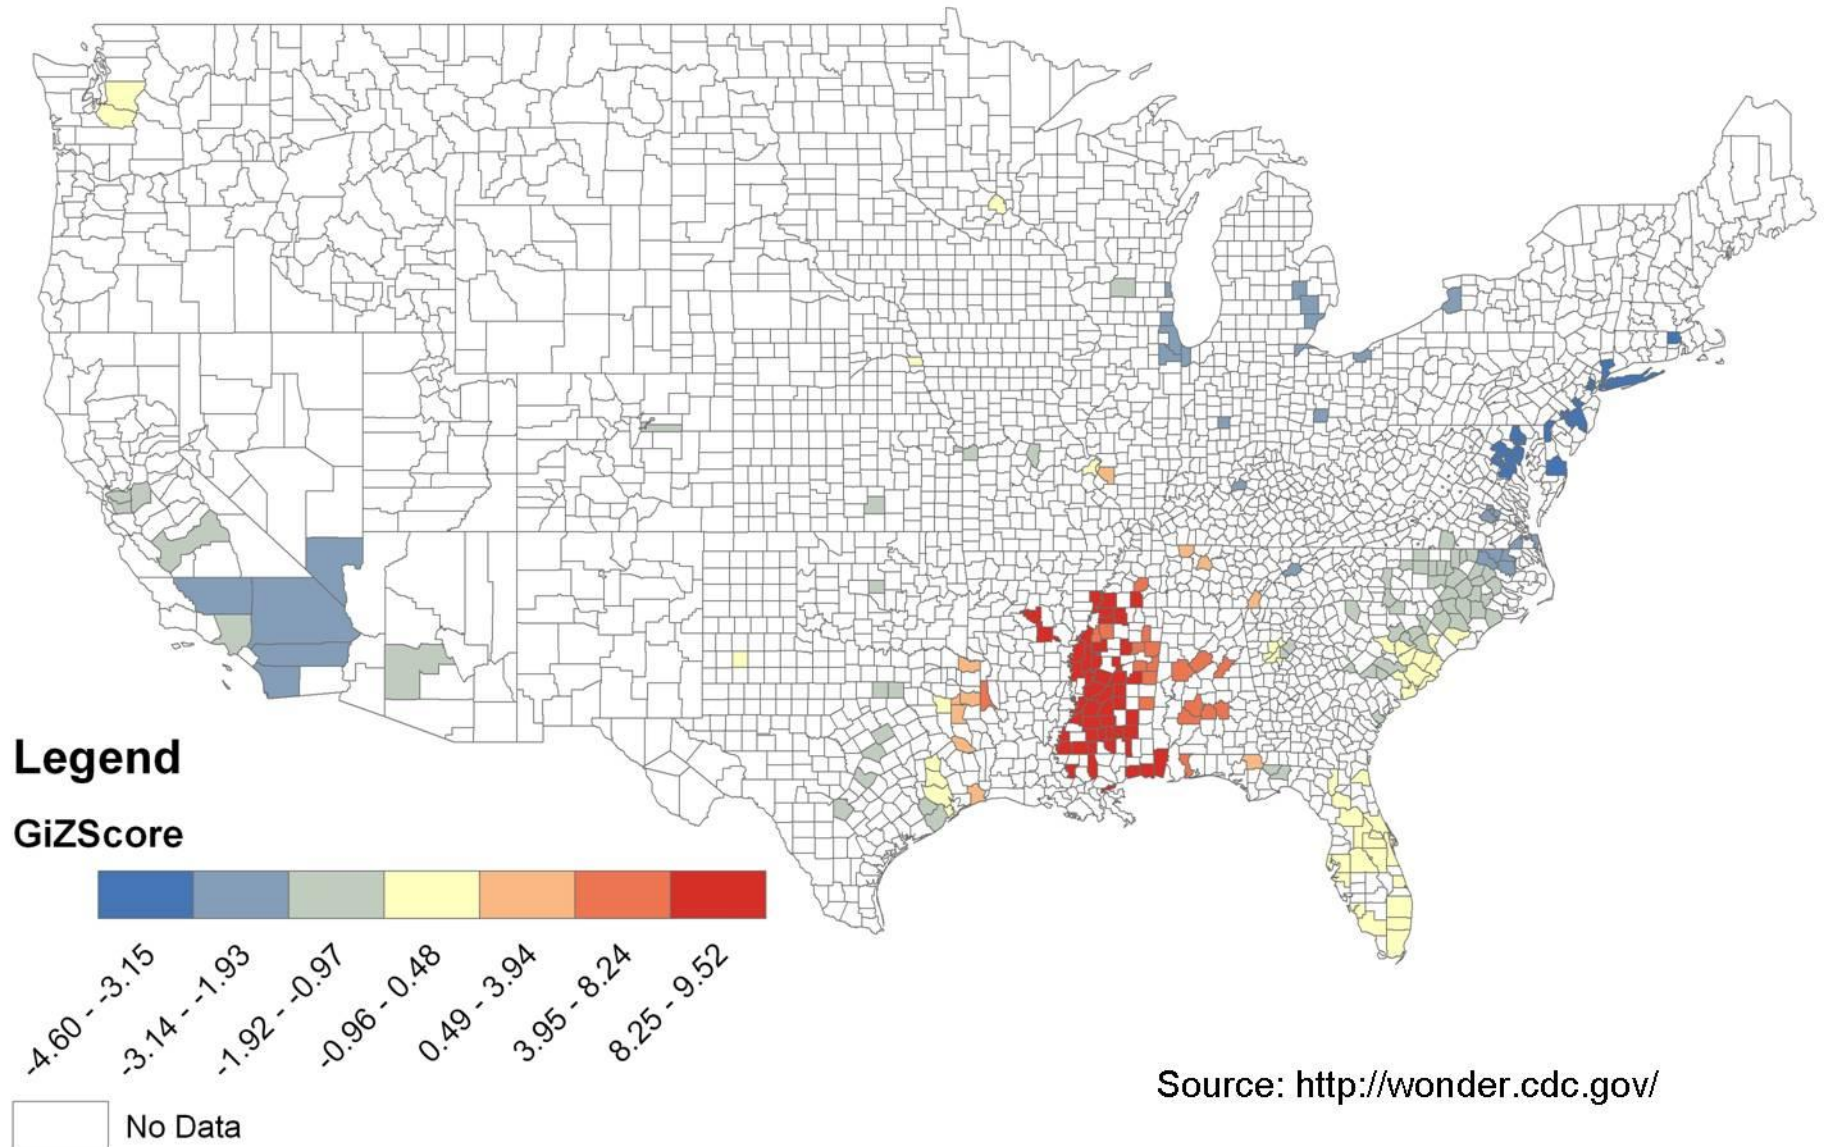

2000-2009 Motor Vehicle Mortality Hot Spot Analysis.(CDC)

2000-2009 Black Motor Vehicle Mortality Hot Spot Analysis.(CDC)

2000-2009 White Accident Fatalities Hot Spot Analysis.(CDC)

Source: <http://wonder.cdc.gov/>