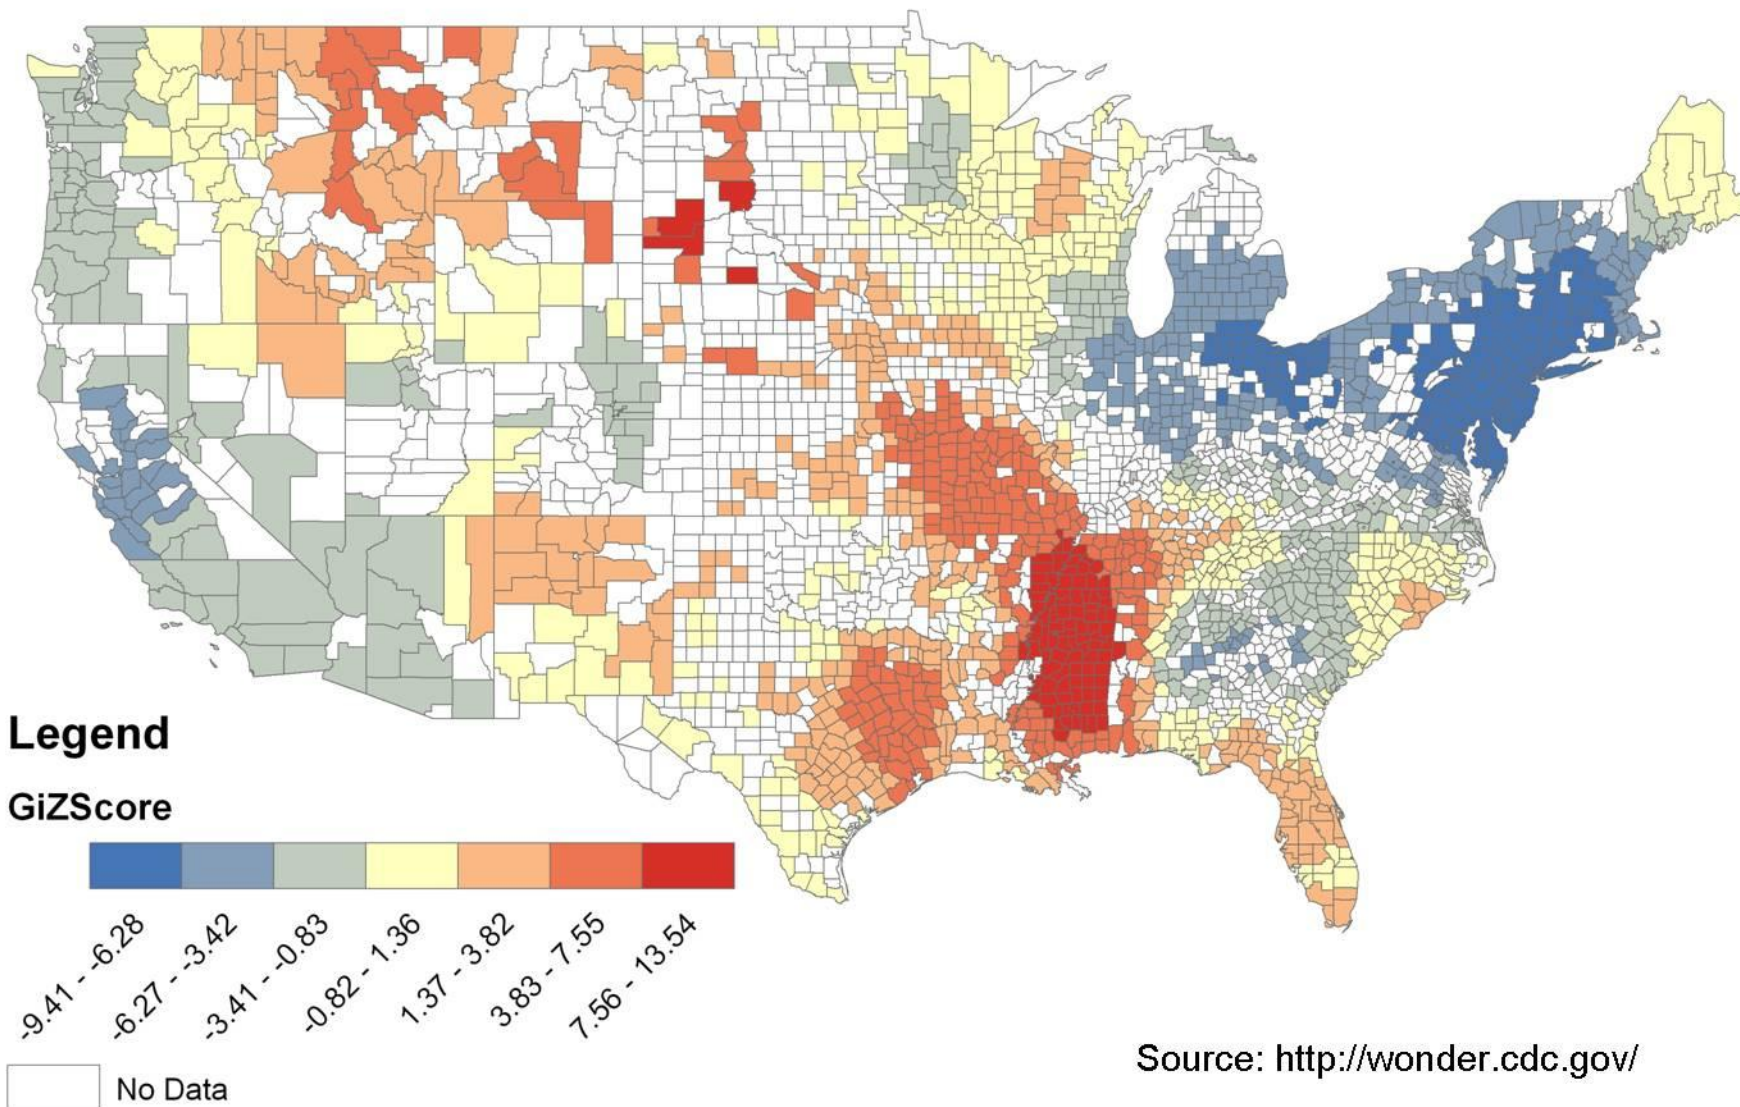

2000-2009 Motor Vehicle Mortality Hot Spot Analysis.(CDC)

2000-2009 Black Motor Vehicle Mortality Hot Spot Analysis.(CDC)

2000-2009 White Accident Fatalities Hot Spot Analysis.(CDC)

Source: <http://wonder.cdc.gov/>