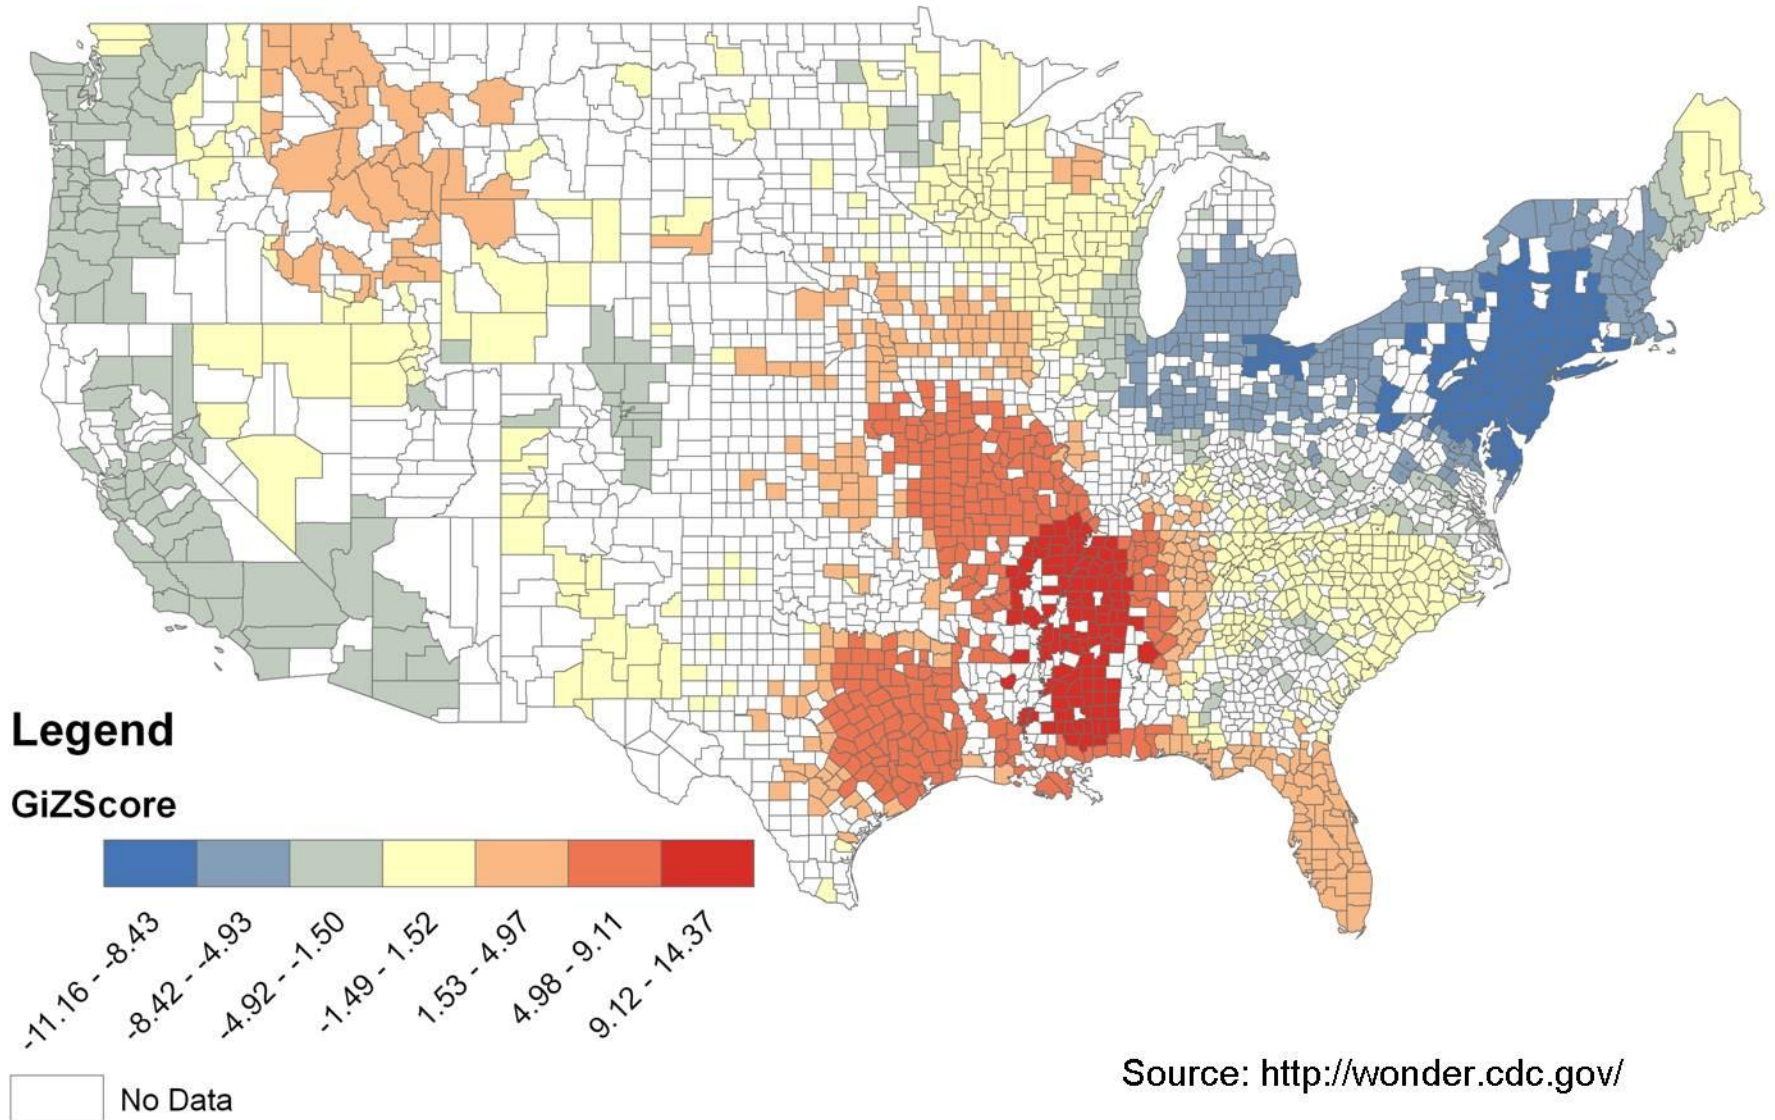

2000-2009 Motor Vehicle Mortality Hot Spot Analysis.(CDC)

2000-2009 Black Motor Vehicle Mortality Hot Spot Analysis.(CDC)

2000-2009 White Accident Fatalities Hot Spot Analysis.(CDC)

Source: <http://wonder.cdc.gov/>