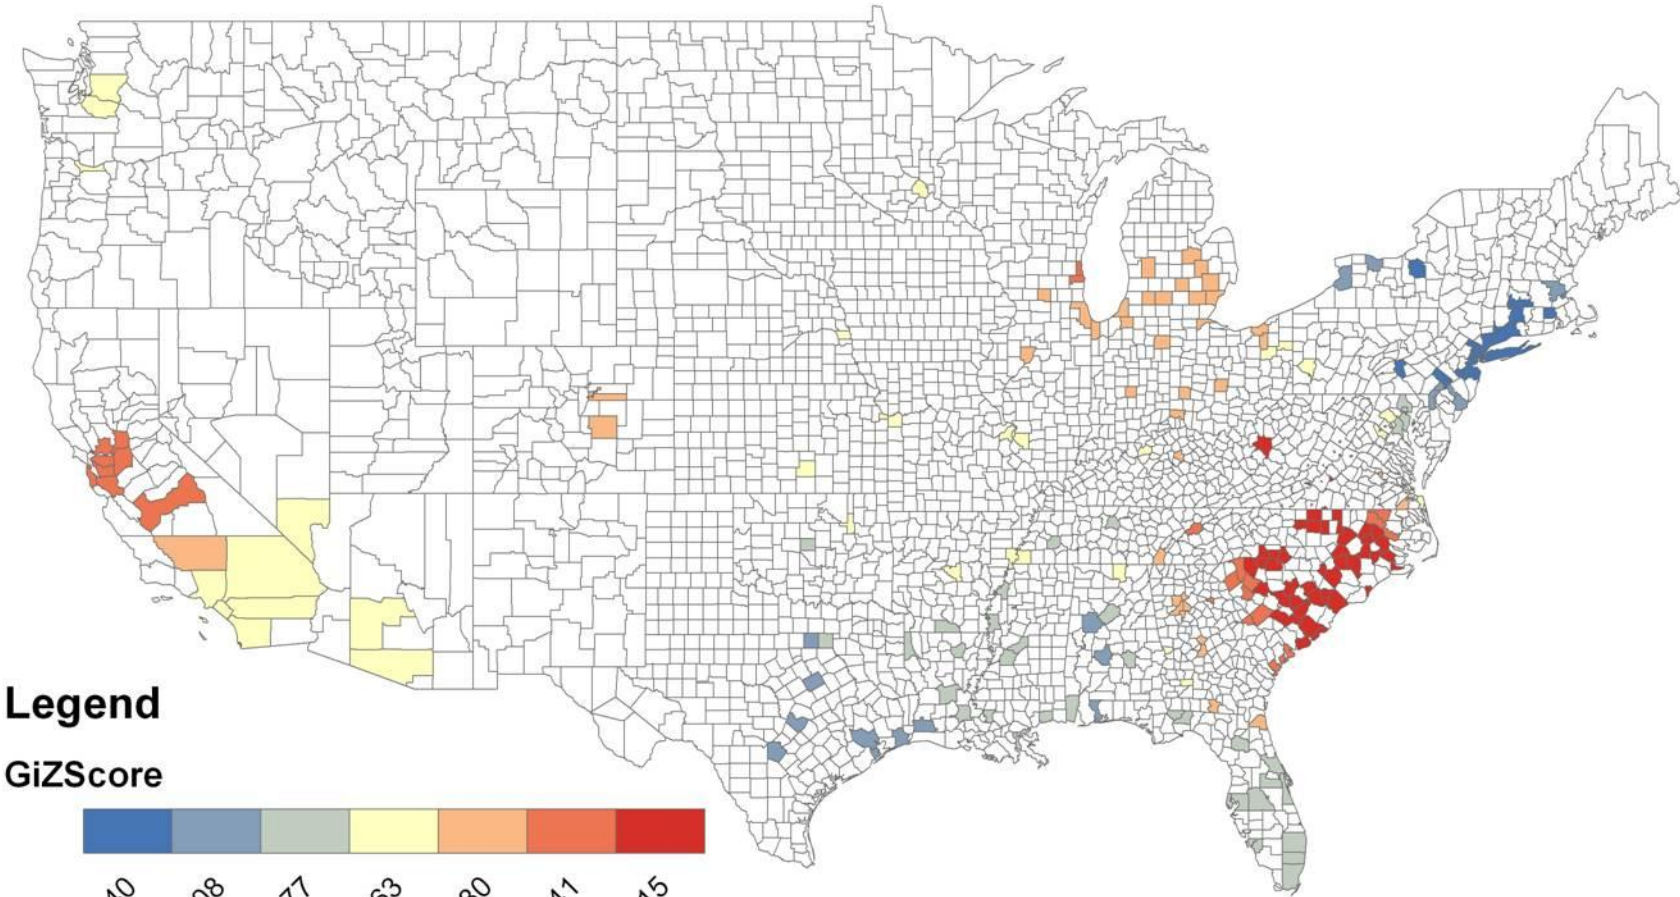

2000-2009 Alcohol Abuse Mortality Hot Spot Analysis.(CDC)

Legend

GiZScore

-5.85 - -4.32

-4.31 - -2.85

-2.84 - -1.46

-1.45 - 0.24

0.25 - 2.43

2.44 - 5.59

5.60 - 17.47

No Data

Source: <http://wonder.cdc.gov/>

2000-2009 Black Alcohol Abuse Mortality Hot Spot Analysis.(CDC)

Legend

GiZScore

 No Data

Source: <http://wonder.cdc.gov/>

2000-2009 White Alcohol Abuse Mortality Hot Spot Analysis.(CDC)