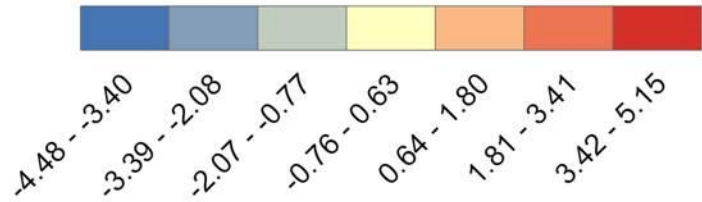

2.44 - 5.59

5.60 - 17.47

No Data

Source: <http://wonder.cdc.gov/>

2000-2009 Black Alcohol Abuse Mortality Hot Spot Analysis.(CDC)

Legend

GiZScore

 No Data