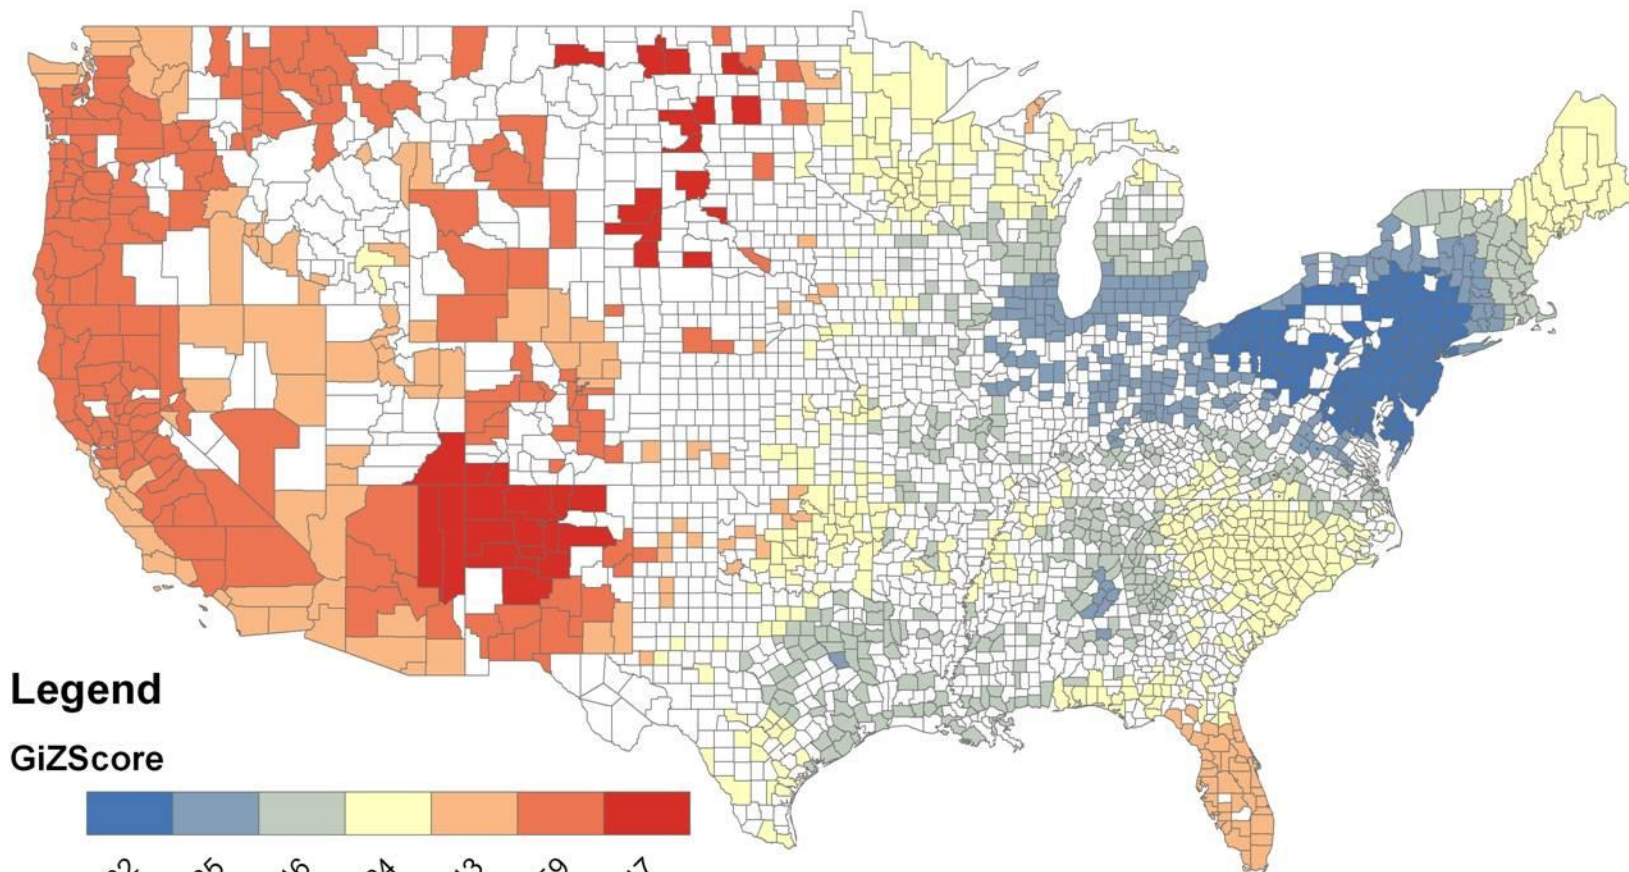

2000-2009 Alcohol Abuse Mortality Hot Spot Analysis.(CDC)

Legend

GiZScore

-5.85 - -4.32

-4.31 - -2.85

-2.84 - -1.46

-1.45 - 0.24

0.25 - 2.43

2.44 - 5.59

5.60 - 17.47

No Data

Source: <http://wonder.cdc.gov/>

2000-2009 Black Alcohol Abuse Mortality Hot Spot Analysis.(CDC)

Legend

GiZScore

 No Data

Source: <http://wonder.cdc.gov/>

2000-2009 White Alcohol Abuse Mortality Hot Spot Analysis.(CDC)